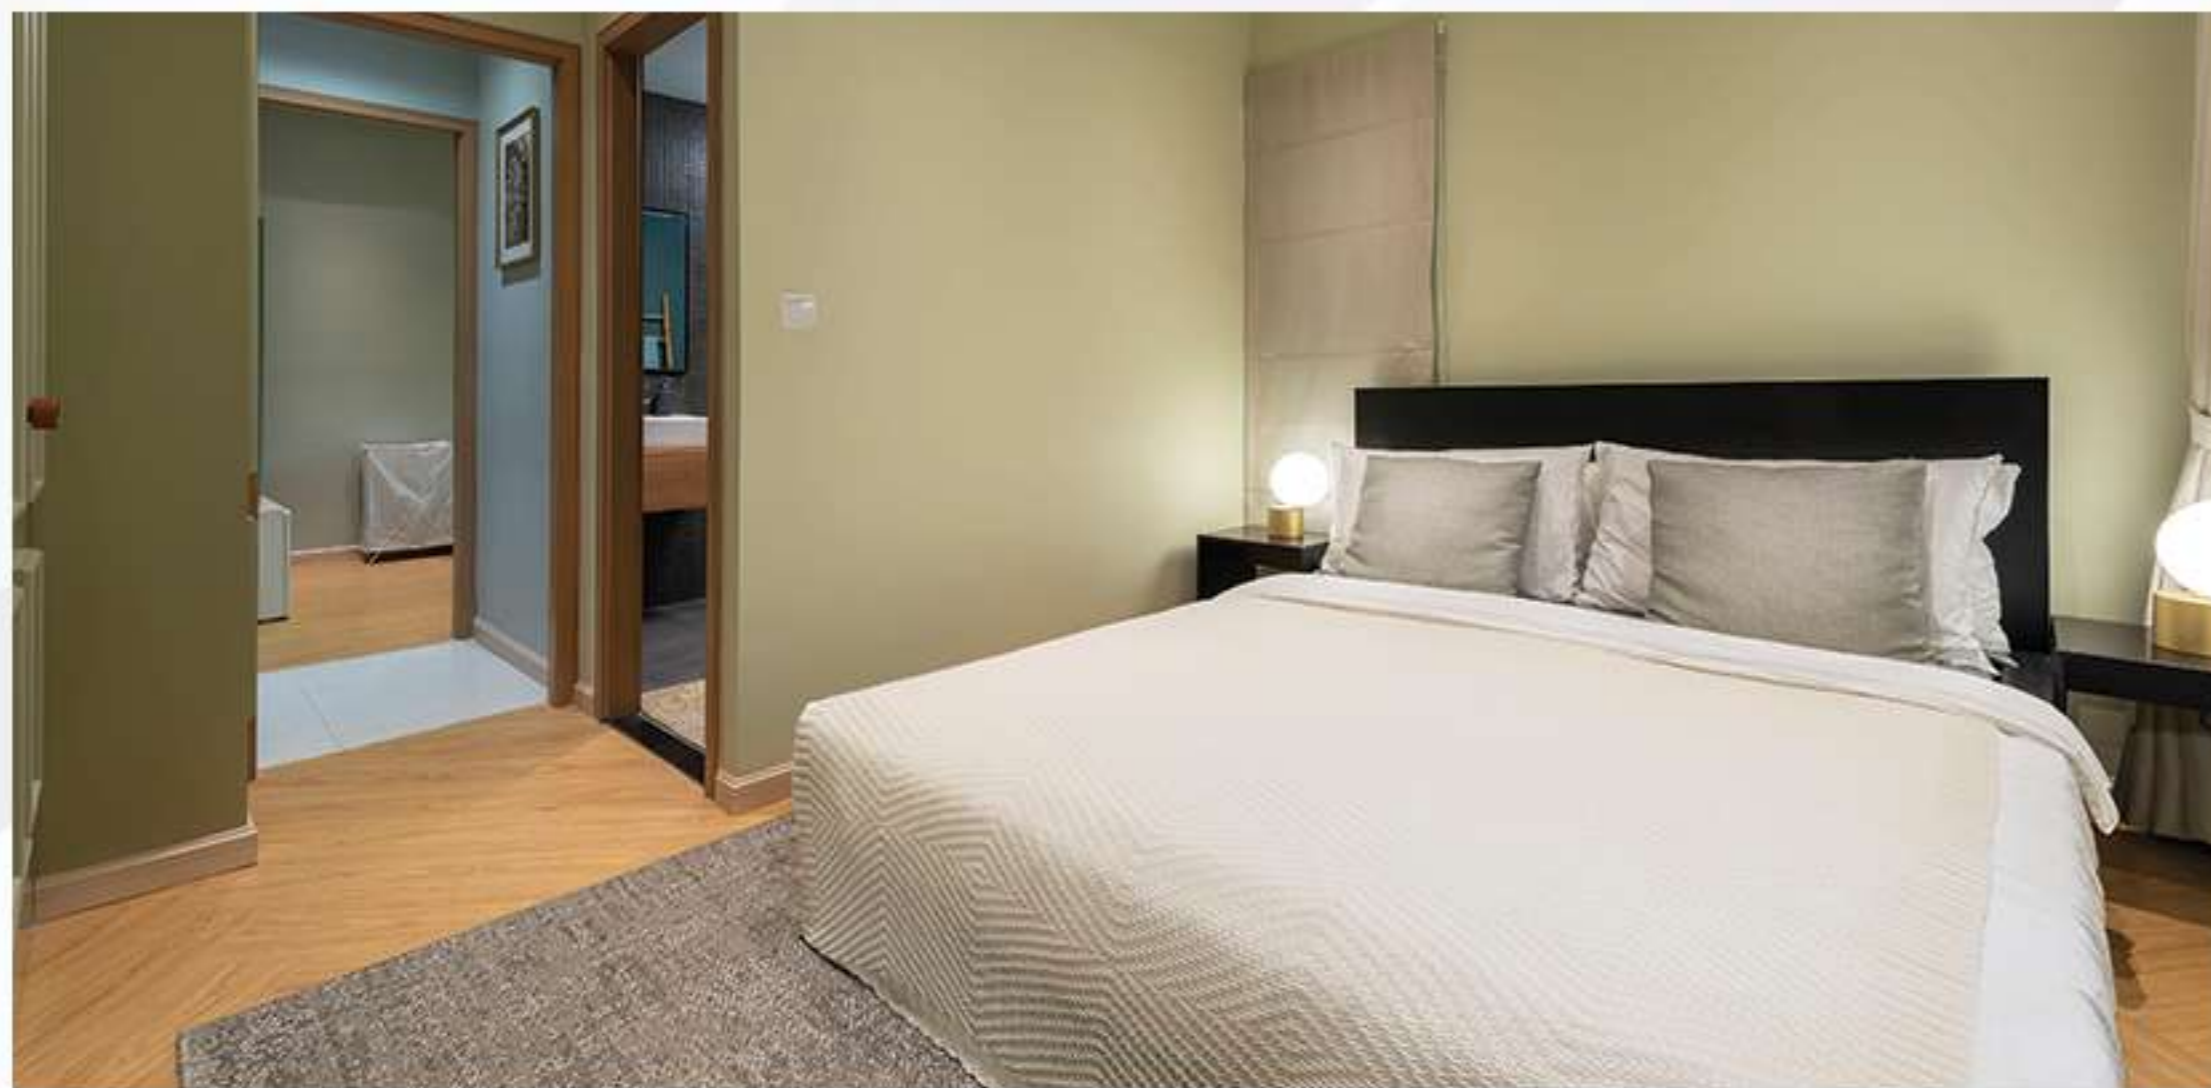

PROPERTIES OF THE MONTH

CITY LOFT UNITS ON SALE

City Loft is a modern urban housing project that aims to address the starter home need of young aspiring Yangonites. The site is a development of 11 towers which sit on a 14 Acres of Land.

The addition of City Loft apartment will bring vibrancy to the Star City community. With commercial strip at the forefront of this development, Star City residents will get to enjoy new amenities such as the Hangar Wet Market and a Public Transport hub. The unit types of sales in City Loft starts from an Entry Studio apartment to a family type 3 bed apartment (Type B) with prices ranging from 500 lakhs to 1,650 lakhs.

3 BEDROOM UNIT (T3)

T3-B
958 SQ.FT

Looking for a slightly bigger family home within a safe neighborhood? We would like to introduce our 3 Bedrooms Type B in City Loft. The unit sizes are 958 sq.ft, a perfect size for your kid's bedroom or a private study room.

To find out more on the details of the apartment, price and payment structure, our sales professionals are ready to attend to you.

[#CityLoft](#) [#Whereitallbegins](#) [#YomaLand](#)

Contact us now at

09 777 223 355 / 66
cityloftsales@yomaland.com