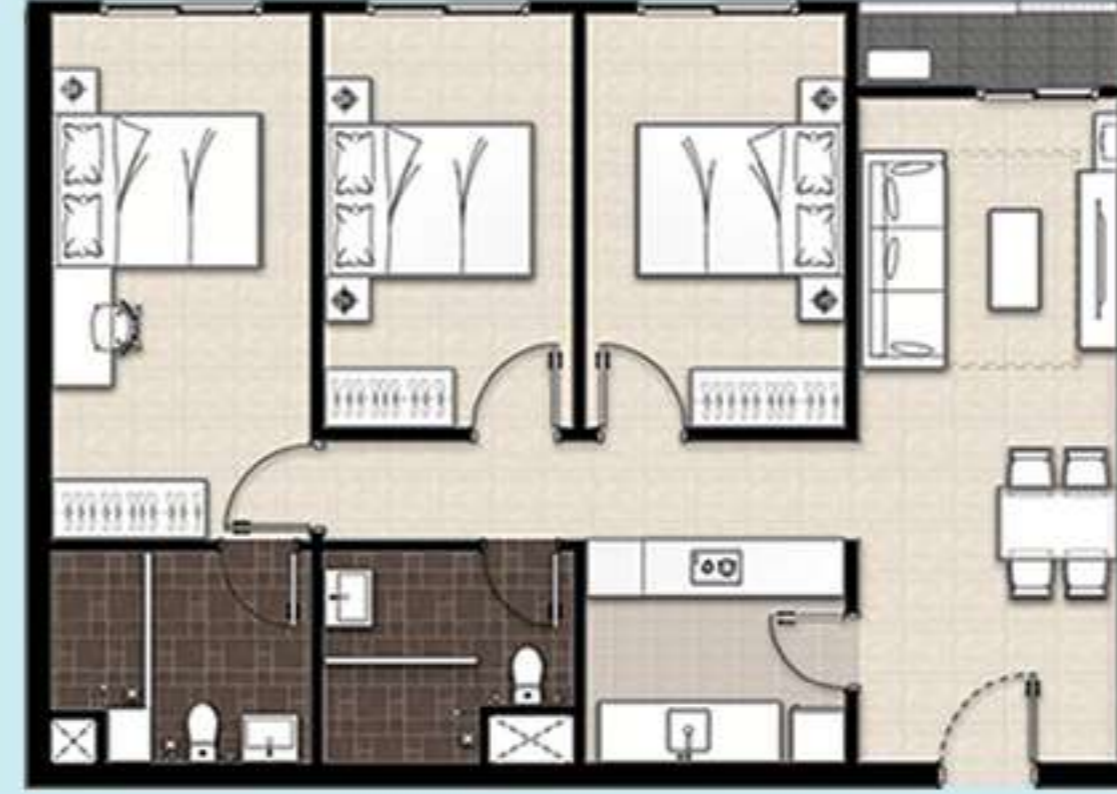

### 3 BEDROOM UNIT (T3)

**T3-B**  
**958 SQ.FT**

Looking for a slightly bigger family home within a safe neighborhood? We would like to introduce our 3 Bedrooms Type B in City Loft. The unit sizes are 958 sq.ft, a perfect size for your kid's bedroom or a private study room.