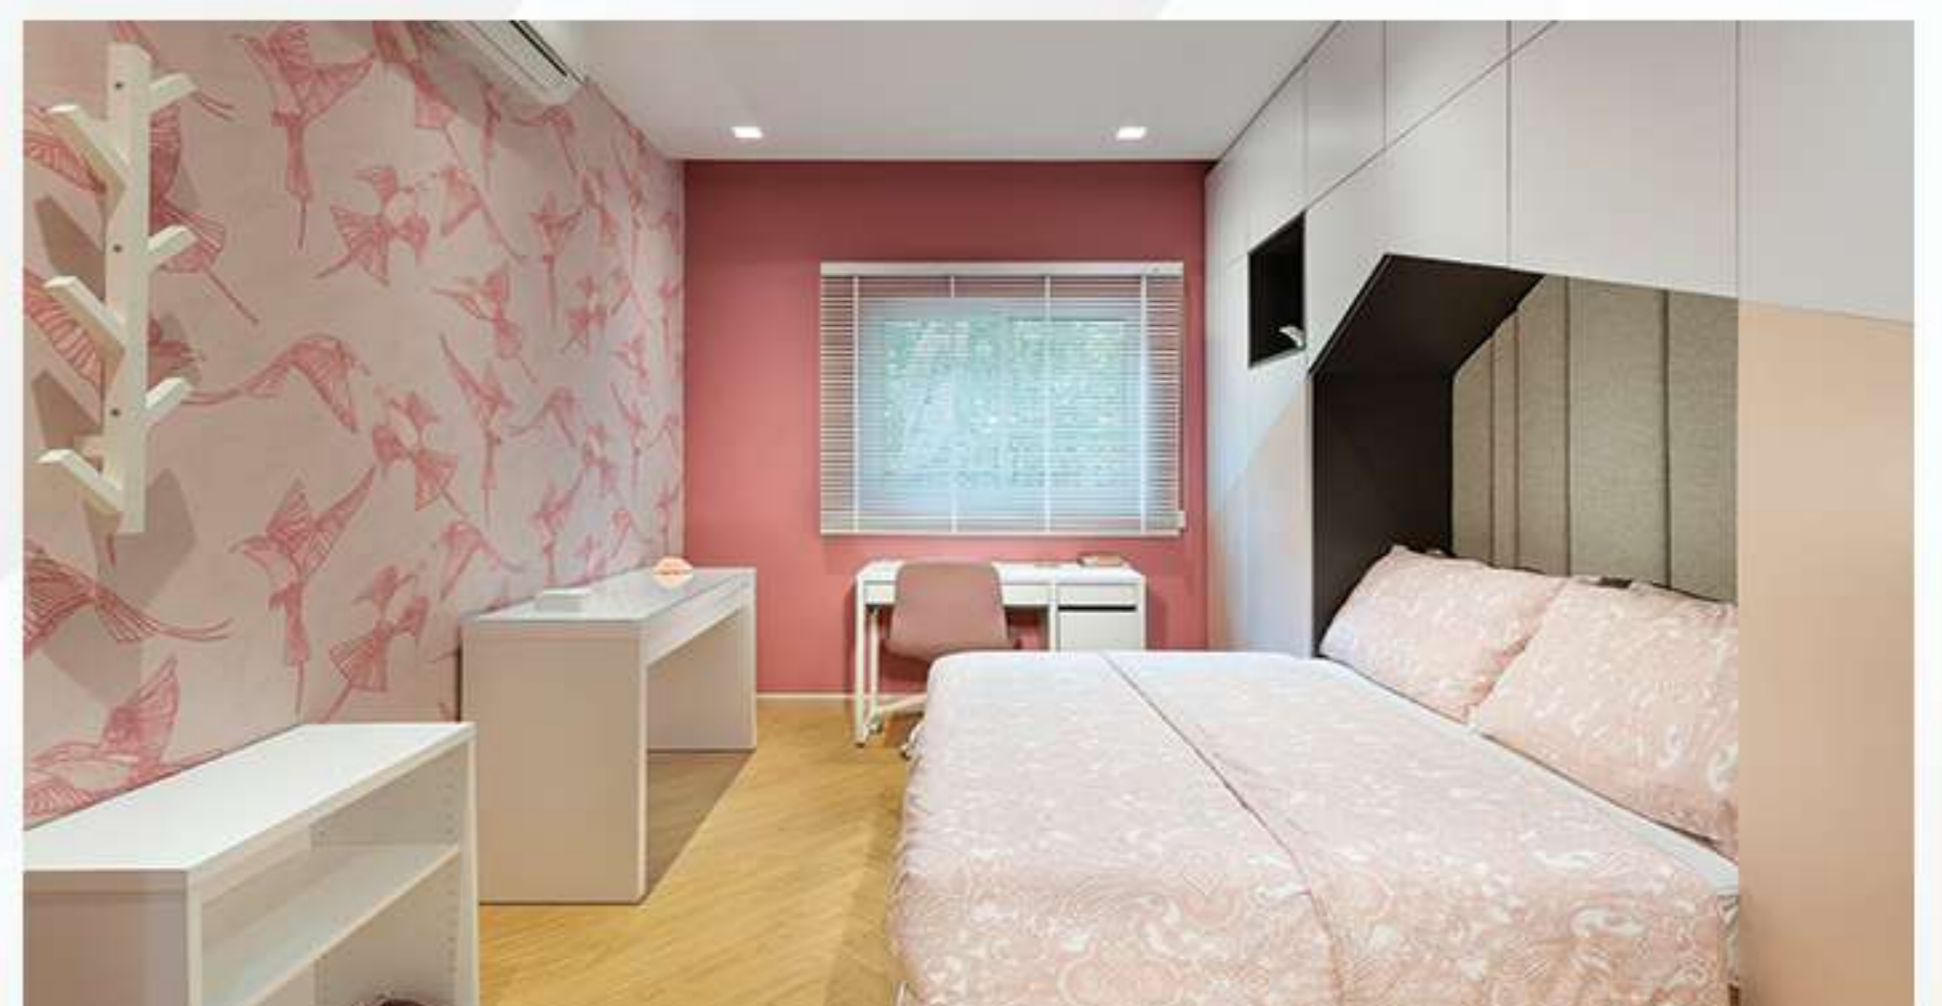

PROPERTIES OF THE MONTH

CITY LOFT UNITS ON SALE

City Loft is a modern urban housing project that aims to address the starter home need of young aspiring Yangonites. The site is a development of 11 towers which sit on a 14 Acres of Land.

The addition of City Loft apartment will bring vibrancy to the Star City community. With commercial strip at the forefront of this development, Star City residents will get to enjoy new amenities such as the Hangar Wet Market and a Public Transport hub. The unit types of sales in City Loft starts from an Entry Studio apartment to a family type 3 bed apartment (Type B) with prices ranging from 500 lakhs to 1,650 lakhs.

3 BEDROOM UNIT (T3)

T3-B
958 SQ.FT

Looking for a slightly bigger family home within a safe neighborhood? We would like to introduce our 3 Bedrooms Type B in City Loft. The unit sizes are 958 sq.ft, a perfect size for your kid's bedroom or a private study room.

To find out more on the details of the apartment, price and payment structure, our sales professionals are ready to attend to you.

[#CityLoft](#) [#Whereitallbegins](#) [#YomaLand](#)

Contact us now at

09 777 223 355 / 66
cityloftsales@yomaland.com