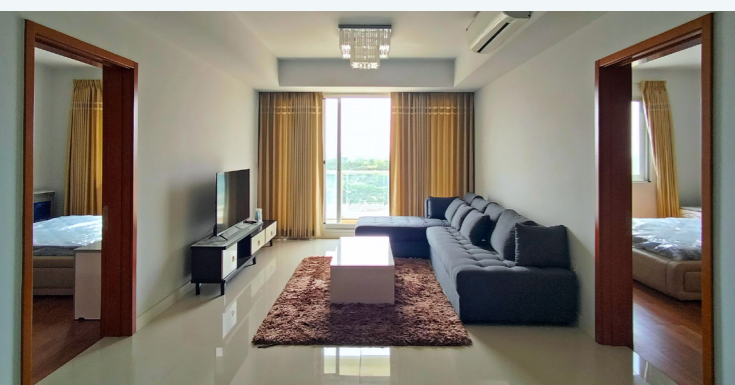

2 BEDROOM UNIT

1126 SQ.FT

SRN/GL – 10018

Courtyard,
Interior Design
1 Ensuite Master Bedroom,
1 Single Bedroom,
1 Common Bathroom,
Enclosed Kitchen,
Dinning & Living Area