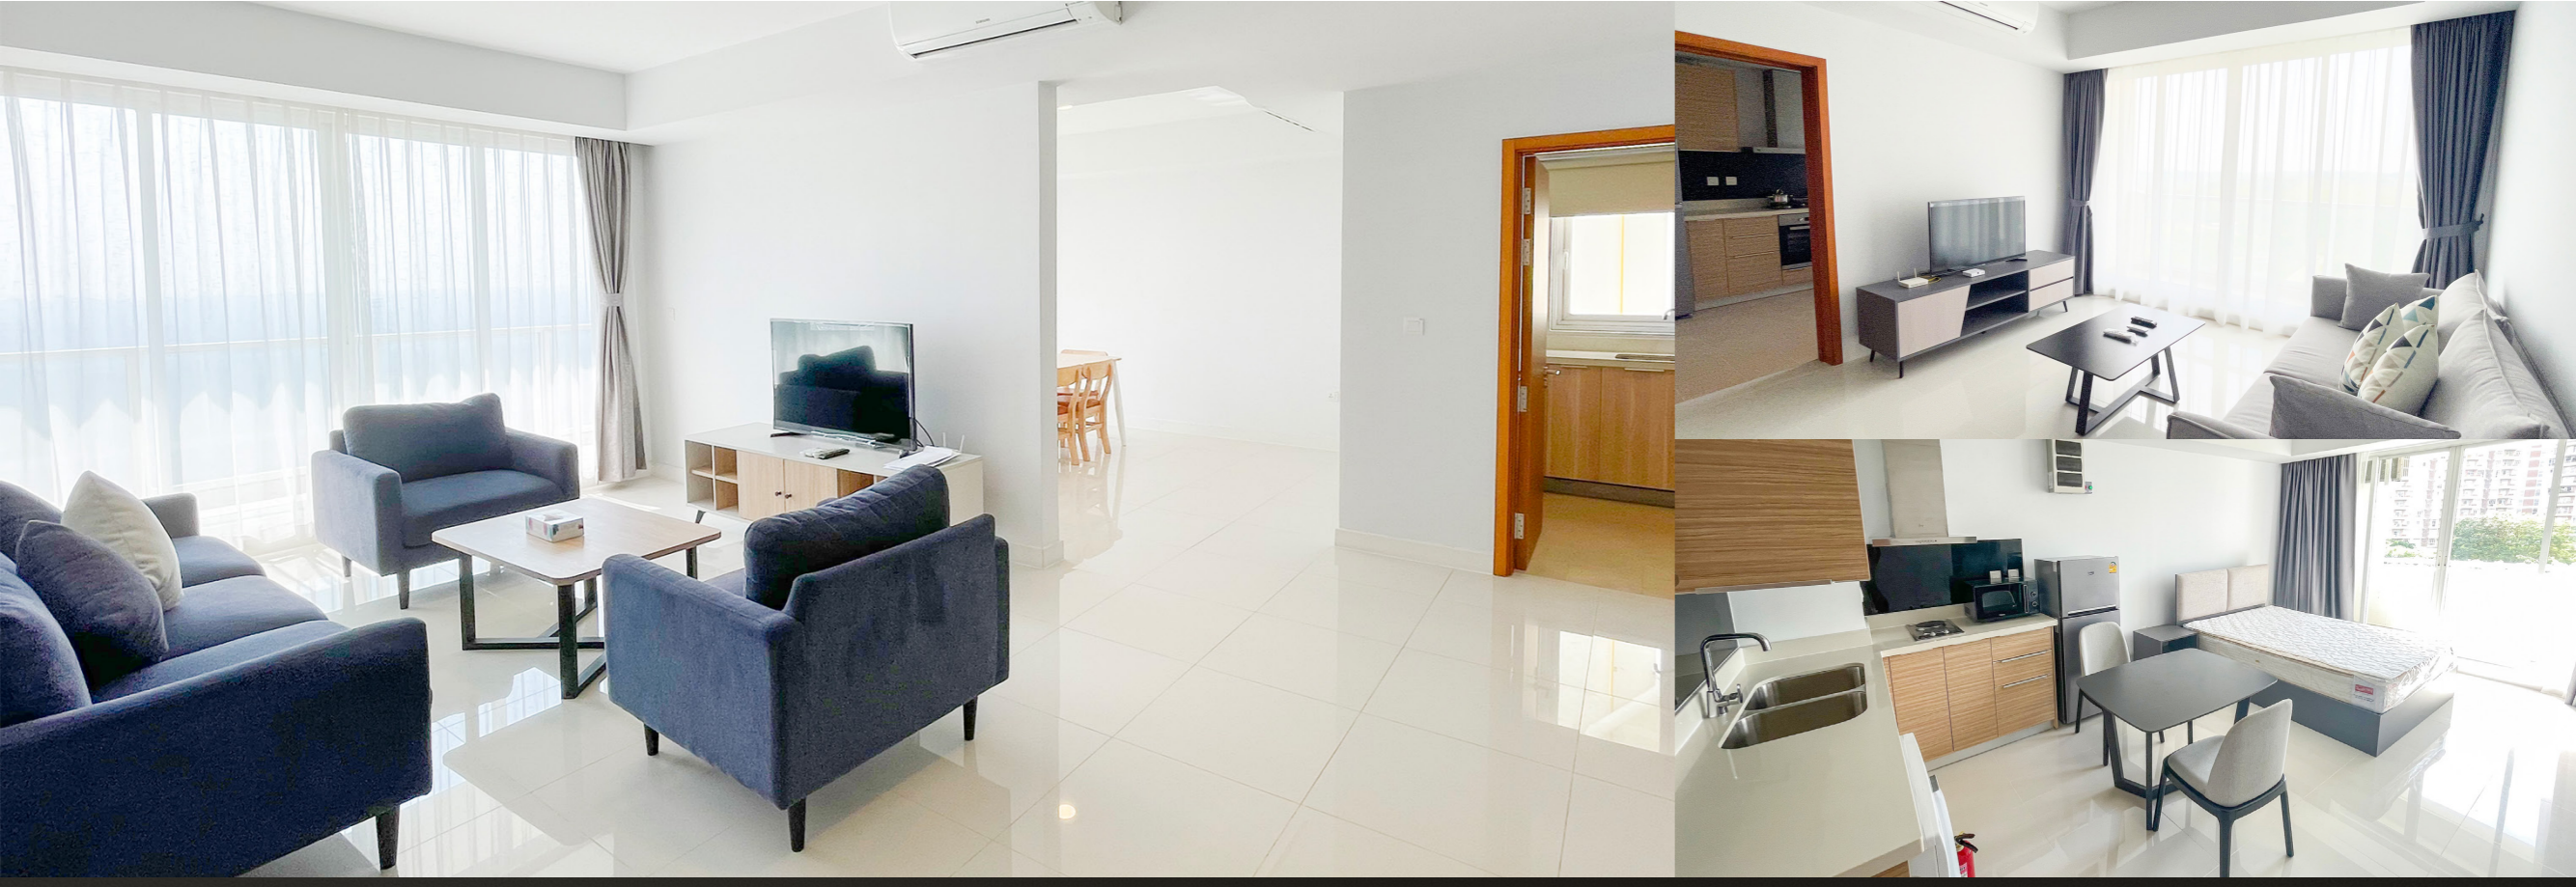

LEASING

As an official StarCity Agent, we take NO agent fee from tenants, take care of your immigration process (Form-C) and will assist you in estate related, repair and maintenance, professional movers service, housekeeping needs.

StarCity Leasing holds a huge inventory of landed homes in Star Villas, luxury serviced apartments in Galaxy Tower and Owner Direct leases at Zone A and B at every price point to meet your housing needs.

Please contact our leasing consultants for details appointments and viewings at 09 765 444 539/ 09 765 444 681/ 09 765 444 612 or email us at starcityrentals@yomaland.com, so simply walk into our Leasing office under Zone A, Block A5, right beside Laser Dental Clinic.

We transform the lengthy and difficult process to a time-saving and convenient way of renting a home. Changing a cumbersome home rental experience to a memorable and trouble-free journey for both landlords and tenants is our goal.

For more information, please visit our official Facebook page <https://www.facebook.com/StarCityLeasing.Official>