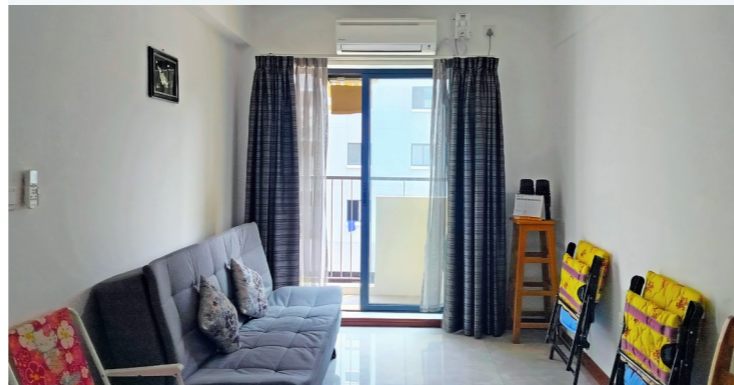

1 BEDROOM UNIT

484 SQ.FT

SRN – CL/10221

Fully Furnished,
Courtyard View
1 Single Bedroom,
1 Common Bathrooms,
Enclosed Kitchen,
Dinning & Living Area